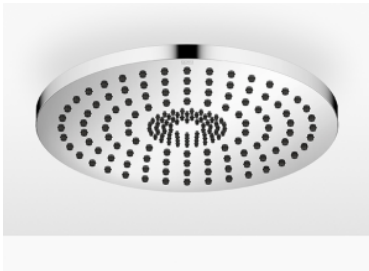

28 031 970

Fits: TARA, LISSÉ, VAIA, META

- rain shower Ø 300 mm
- PURE RAIN, max. flow rate 12 l/min (at 3 bar)
- PURIFY RAIN, max. flow rate 6 l/min (at 3 bar)
- Distance to ceiling from bottom edge of shower 40 mm
- with anti-scale system
- For simultaneous control of the jet types, we recommend the xTool thermostat module

	Light Gold	28 031 970-26
	Chrome	28 031 970-00
	Brushed Platinum	28 031 970-06
	Platinum	28 031 970-08
	Dark Chrome	28 031 970-19
	Brushed Light Gold	28 031 970-27
	Brushed Durabrass (23kt Gold)	28 031 970-28
	Matte Black	28 031 970-33
	Brushed Bronze	28 031 970-42
	Brushed Champagne (22kt Gold)	28 031 970-46
	Champagne (22kt Gold)	28 031 970-47
	Brushed Chrome	28 031 970-93
	Brushed Dark Platinum	28 031 970-99

Required miscellaneous

Concealed ceiling installation box 35 041 970 90 with ceiling fixing -

- concealed rough parts
- min. recess depth 90 mm
- max. recess depth 115 mm
- 2x female thread " outlet

28 031 970