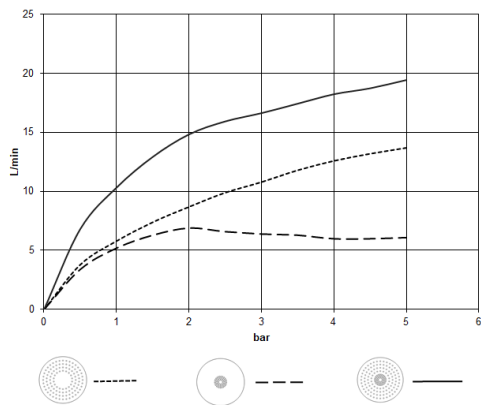

28 031 970

Fits: TARA, LISSÉ, VAIA, META

- rain shower Ø 300 mm
- PURE RAIN, max. flow rate 12 l/min (at 3 bar)
- PURIFY RAIN, max. flow rate 6 l/min (at 3 bar)
- Distance to ceiling from bottom edge of shower 40 mm
- with anti-scale system
- For simultaneous control of the jet types, we recommend the xTool thermostat module

Required miscellaneous

Concealed ceiling installation box 35 041 970 90 with ceiling fixing -

- concealed rough parts
- min. recess depth 90 mm
- max. recess depth 115 mm
- 2x female thread " outlet

28 031 970

mm [inches]

Flow rate chart

Certificates

LGA_38400.

28 031 970

Spare parts list

No.	Item Number	Name	Quantity used	Delivery time
1	90 17 20 263 00 90	fixing set	1	2
2	90 24 03 309 01 90	connection	1	2
3	90 24 03 309 00 90	connection	1	2