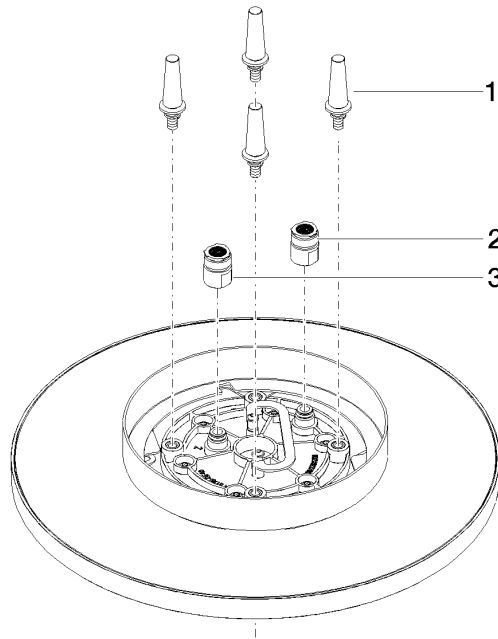

28 031 970

Fits: TARA, LISSÉ, VAIA, META

- rain shower Ø 300 mm
- PURE RAIN, max. flow rate 12 l/min (at 3 bar)
- PURIFY RAIN, max. flow rate 6 l/min (at 3 bar)
- Distance to ceiling from bottom edge of shower 40 mm
- with anti-scale system
- For simultaneous control of the jet types, we recommend the xTool thermostat module

Required miscellaneous

Concealed ceiling installation box 35 041 970 90 with ceiling fixing -

- concealed rough parts
- min. recess depth 90 mm
- max. recess depth 115 mm
- 2x female thread " outlet

28 031 970

mm [inches]

Flow rate chart

Certificates

LGA_38400.

28 031 970

Spare parts list

No.	Item Number	Name	Quantity used	Delivery time
1	90 17 20 263 00 90	fixing set	1	2
2	90 24 03 309 01 90	connection	1	2
3	90 24 03 309 00 90	connection	1	2