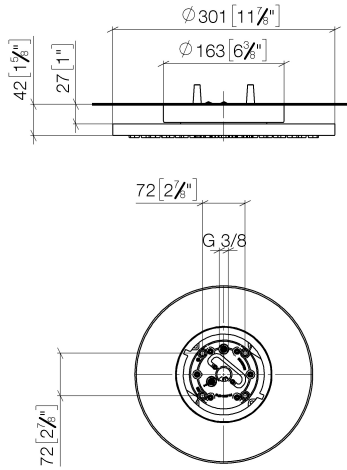

28 031 970

Fits: TARA, LISSÉ, VAIA, META

- rain shower Ø 300 mm
- PURE RAIN, max. flow rate 12 l/min (at 3 bar)
- PURIFY RAIN, max. flow rate 6 l/min (at 3 bar)
- Distance to ceiling from bottom edge of shower 40 mm
- with anti-scale system
- For simultaneous control of the jet types, we recommend the xTool thermostat module

Required miscellaneous

Concealed ceiling installation box 35 041 970 90 with ceiling fixing -

- concealed rough parts
- min. recess depth 90 mm
- max. recess depth 115 mm
- 2x female thread " outlet

28 031 970

mm [inches]

Flow rate chart

Certificates

LGA_38400.

28 031 970

Spare parts list

No.	Item Number	Name	Quantity used	Delivery time
1	90 17 20 263 00 90	fixing set	1	2
2	90 24 03 309 01 90	connection	1	2
3	90 24 03 309 00 90	connection	1	2